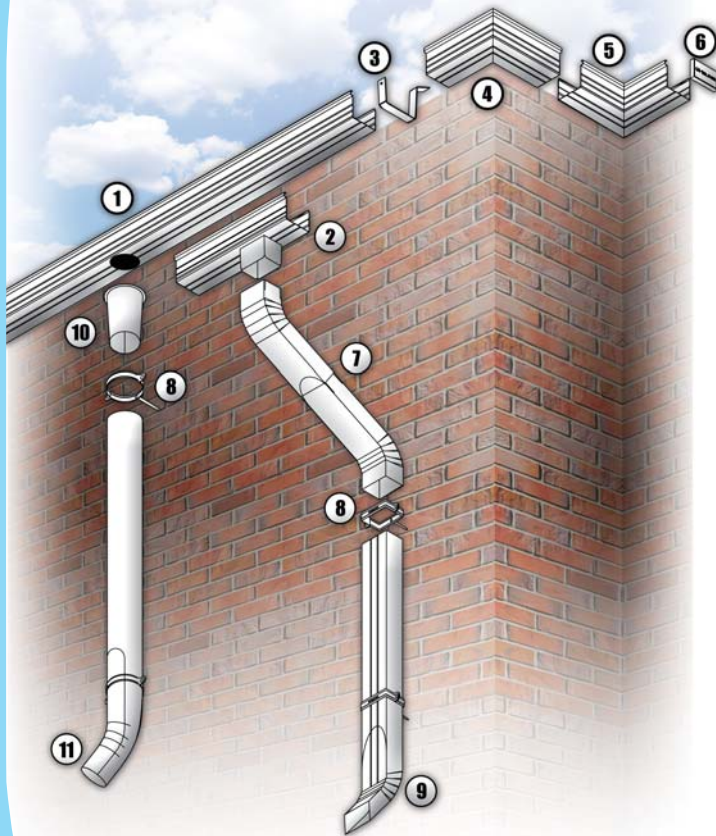

HEUNIS

STEEL (PTY) LTD

GALVANIZED GUTTER SYSTEM

FULL RANGE OF RAINWATER GOODS AND ACCESSORIES AVAILABLE

INDUSTRIAL

DOMESTIC

HALF ROUND

GALVANIZED ROOF SHEETING

COMPLETE RANGE OF GALVANIZED ROOF SHEETING ACCESSORIES AVAILABLE

CORRUGATED

STANDARD IBR

WIDESPAN IBR

DESCRIPTION

- | | |
|----------------------------|-------------------------------------|
| ① GUTTER 100 X 75 DOMESTIC | ⑥ STOP END |
| ② SQUARE OUTLET FITTED | ⑦ SQUARE CRIMPED OFFSET |
| ③ GUTTER BRACKET (PURLIN) | ⑧ DOWNPIPE HOLDERBAT |
| ④ EXTERNAL GUTTER CORNER | ⑨ SQUARE DOWNPIPE WITH CRIMPED SHOE |
| ⑤ INTERNAL GUTTER CORNER | ⑩ LIPPED OUTLET ROUND |
| | ⑪ ROUND DOWNPIPE WITH CRIMPED SHOE |

CEILING PRODUCTS

COMPLETE RANGE OF CEILING STRIPS, TRAP DOORS AND ACCESSORIES AVAILABLE

CEILING STRIP

STRAIGHT FACIA JOINTED

CORNER FACIA JOINTED

THE SMART CHOICE

www.heunis.co.za

For more information : Tel. (012) 372 - 0021/2